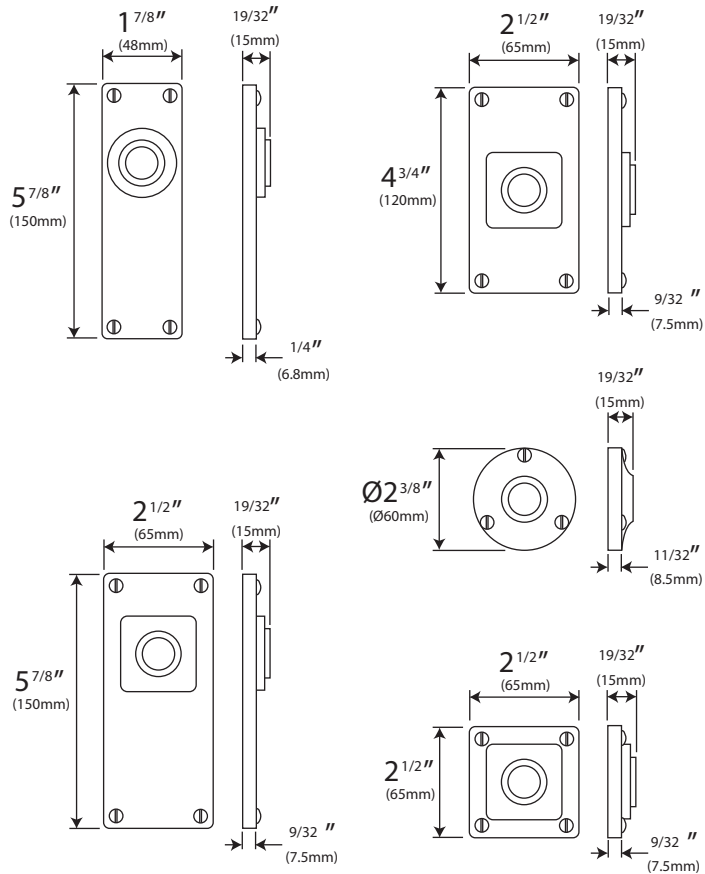

Technical Info - Backplate Dimensions

Entry (mortise lock)

USA only

Entry (latch & dead bolt)

USA only

Push Button Privacy

USA only

Tubular Latch

Latch/Mortise Bolt Privacy