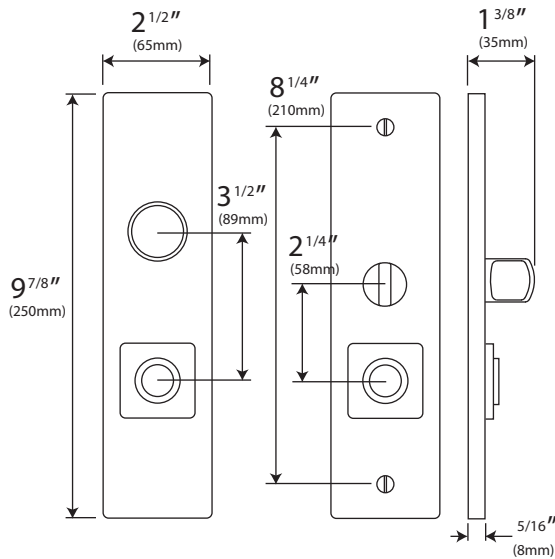

Technical Info - Backplate Dimensions

Entry (mortise lock)

USA only

Entry (latch & dead bolt)

USA only

Push Button Privacy

USA only

Tubular Latch

Latch/Mortise Bolt Privacy