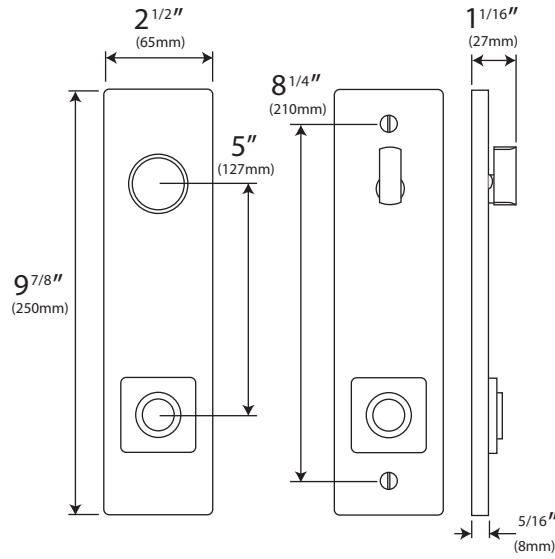

Technical Info - Backplate Dimensions

Entry (mortise lock)

USA only

Entry (latch & dead bolt)

USA only

Push Button Privacy

USA only

Tubular Latch

Latch/Mortise Bolt Privacy