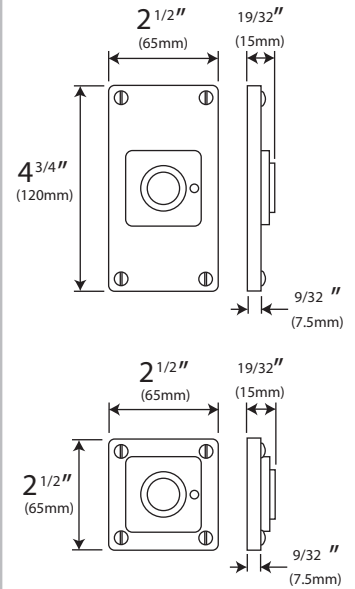

Technical Info - Backplate Dimensions

Entry (mortise lock)

USA only

Entry (latch & dead bolt)

USA only

Push Button Privacy

USA only

Tubular Latch